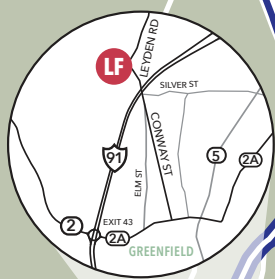

SE Stephen Earp

15 Masonic Ave.,
Shelburne Falls, MA 01370
413-625-0015

MB Mary Barringer

5 Cross St., Shelburne Falls, MA 01370
413-625-9200

1 block north of downtown Shelburne Falls

MC Molly Cantor

49 Conway St., Shelburne Falls, MA 01370
413-522-0963

New location at The Handle Factory

LF Lucy Fagella

86 Leyden Rd.,
Greenfield, MA 01301
413-522-8370

2 miles north of downtown Greenfield