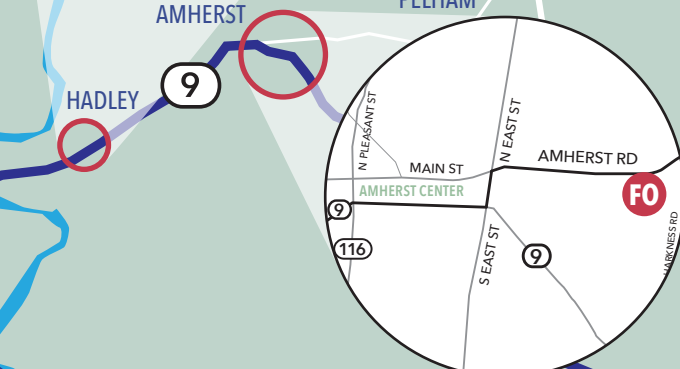

FO Francine & Frank Ozereko

5 Amherst Rd., Pelham, MA 01002
413-695-0505
2 miles east of Amherst center