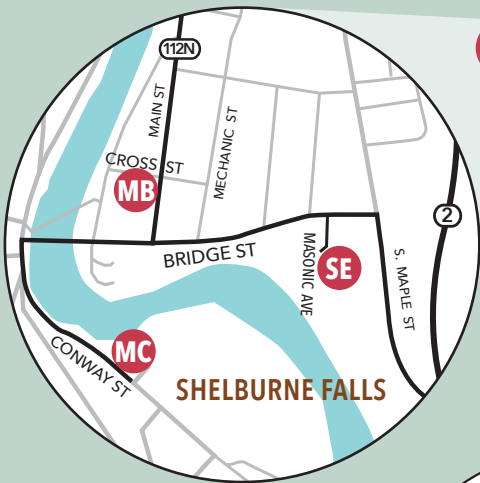

ASPARAGUS VALLEY POTTERY TRAIL

SE Stephen Earp

15 Masonic Ave.,
Shelburne Falls, MA 01370
413-625-0015
*Left off Bridge St., just east of downtown
Shelburne Falls*

LF Lucy Fagella

86 Leyden Rd.,
Greenfield, MA 01301
413-522-8370
2 miles north of downtown Greenfield

TW Tom White

205 Winchester Rd, Northfield, MA 01360
413-498-2175
*Exit 50A off 91 to Rt 10 N. Left at 63 N
through Northfield center. Stay on
10 as 63 goes left. Right on
Pierson Rd to Winchester Rd.*

MC Molly Cantor

NEW LOCATION FOR 2021
49 Conway St., Shelburne Falls, MA 01370
860-966-4193
New location at The Handle Factory

MB Mary Barringer

5 Cross St., Shelburne Falls, MA 01370
413-625-9200
1 block north of downtown Shelburne Falls